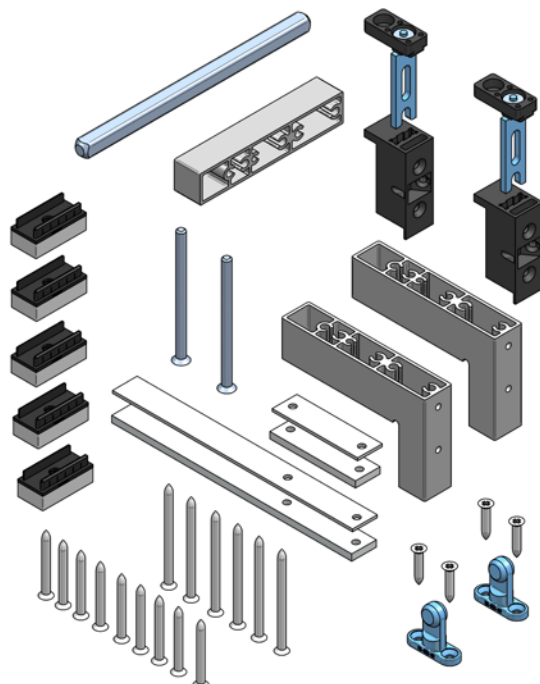

INOUTIC-DECEUNINCK-ELITE-HS76