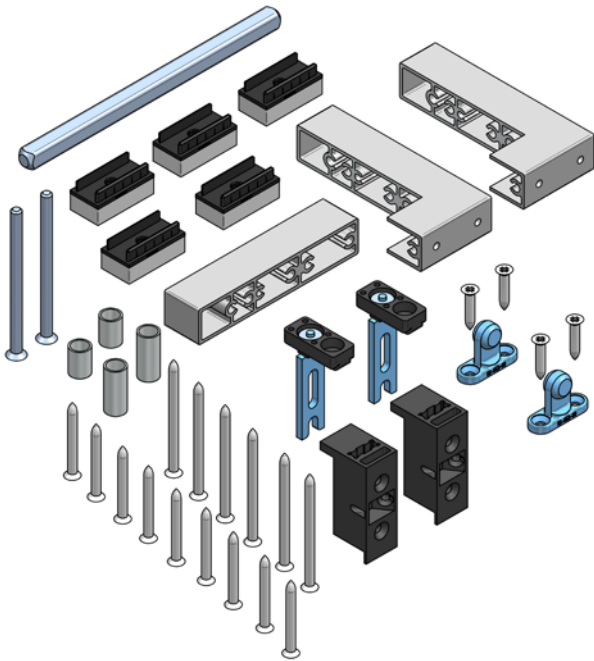

**KIT\_PVC**

KIT ACCESORIOS SCHÜCO CT70 / GEALAN / SALAMANDER / DECEUNINCK HS76  
FITTINGS SET FOR SCHÜCO CT70 / GEALAN / SALAMANDER / DECEUNINCK HS76  
KIT ACCESSOIRES SCHÜCO CT70 / GEALAN / SALAMANDER / DECEUNINCK HS76