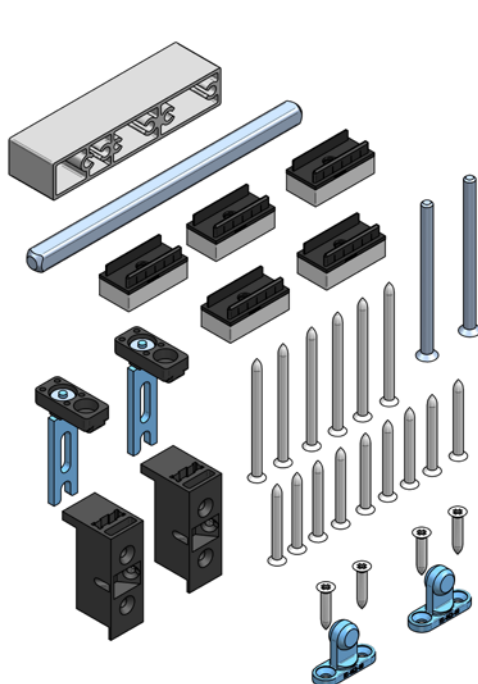

SALAMANDER