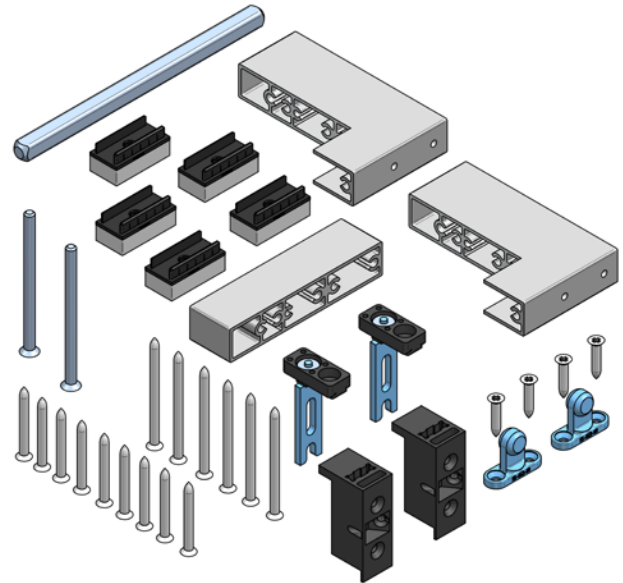

KIT_PVC

KIT ACCESORIOS SCHÜCO CT70 / GEALAN / SALAMANDER / DECEUNINCK HS76
FITTINGS SET FOR SCHÜCO CT70 / GEALAN / SALAMANDER / DECEUNINCK HS76
KIT ACCESSOIRES SCHÜCO CT70 / GEALAN / SALAMANDER / DECEUNINCK HS76

GEALAN